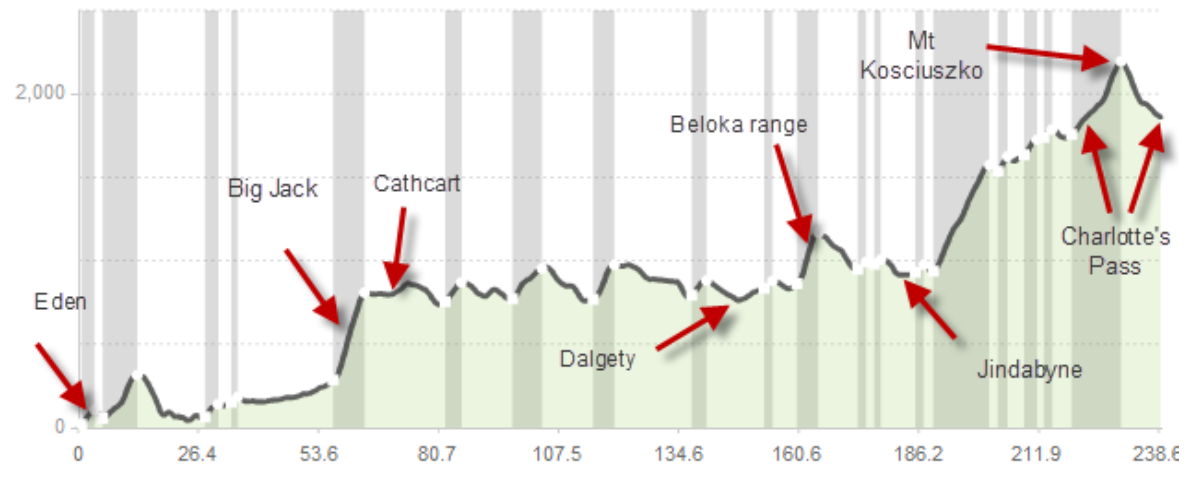

Maps and Elevation - By Chris Yates

ELEVATION

Eden to Cathcart

ELEVATION

Cathcart to the High Plains

The High Plains to Jindabyne

Jindabyne to Mt Kosciuszko / Charlotte's Pass