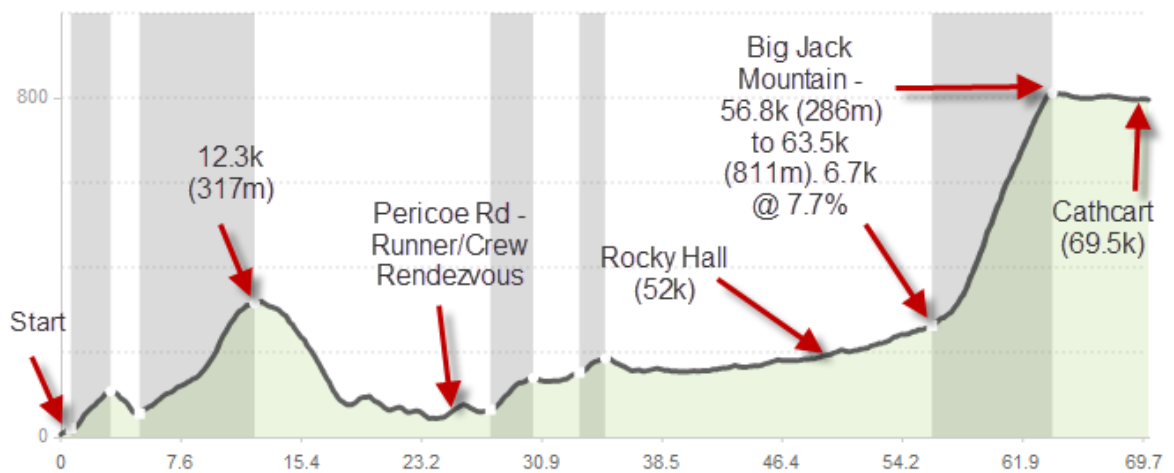

Maps and Elevation - By Chris Yates

ELEVATION

Eden to Cathcart

ELEVATION

Cathcart to the High Plains

The High Plains to Jindabyne

Jindabyne to Mt Kosciuszko / Charlotte's Pass