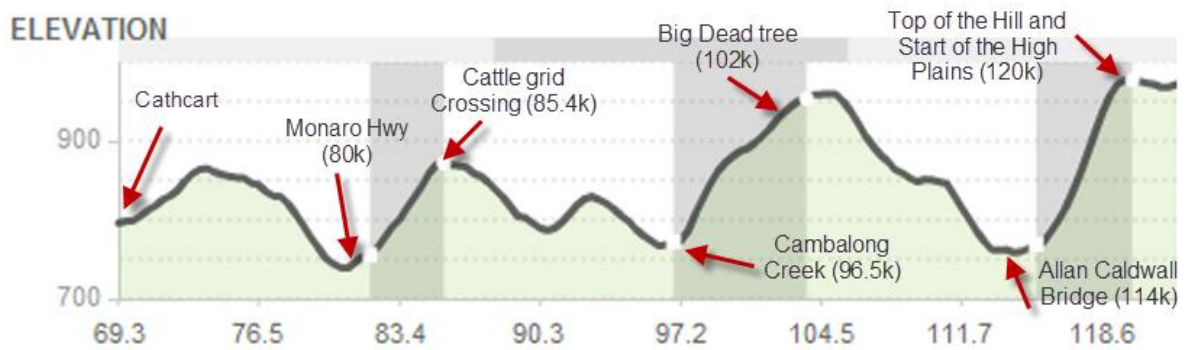

Maps and Elevation - By Chris Yates

ELEVATION

Eden to Cathcart

ELEVATION

Cathcart to the High Plains

The High Plains to Jindabyne

Jindabyne to Mt Kosciuszko / Charlotte's Pass