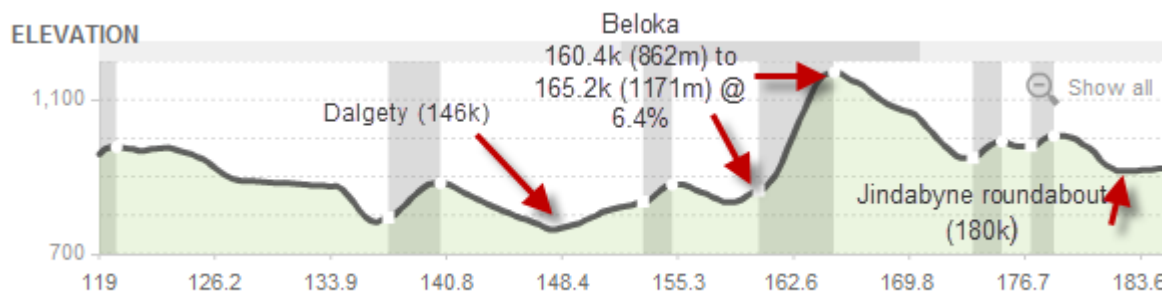

Maps and Elevation - By Chris Yates

ELEVATION

Eden to Cathcart

ELEVATION

Cathcart to the High Plains

The High Plains to Jindabyne

Jindabyne to Mt Kosciuszko / Charlotte's Pass